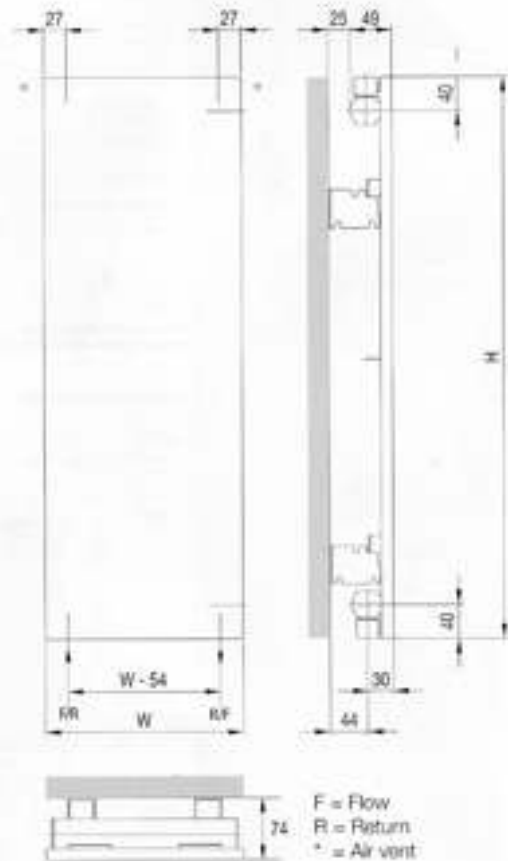

Specifications

| | |
|--------------------|--------------------------------|
| Models Available | 7 |
| Materials | Stainless Steel, copper, brass |
| Standard Finish | Acid etched, feather ground |
| Connections | 2 x 1/2" BSP connections |
| Delivery Details | Standard colour: <35Days |
| Delivery Charge | £25.00 per Radiator |
| Guarantee | 5 years |
| Output Range | 660-1648 watts |
| Stock availability | Made to order |

2 Grand Parade Polegate East Sussex BN26 5HG
Telephone: +44 (0)1323 486848
info@radiatorcentre.com www.radiatorcentre.com

[Outputs: 90/70/20 Δt 60°C EN442]

[Dimensions in millimetres]

[Altima Exclusive]

| CODE | Height | Width | Centres | Projection | Power |
|------------------|--------|-------|---------|------------|-------|
| Altima Exclusive | | | | | |
| Altima Exclusive | (mm) | (mm) | (mm) | (mm) | Watts |
| HM-180 - 031 | 1800 | 305 | 251 | 74 | 660 |
| HM-180 - 038 | 1800 | 379 | 325 | 74 | 824 |
| HM-180 - 045 | 1800 | 453 | 399 | 74 | 990 |
| HM-180 - 053 | 1800 | 527 | 473 | 74 | 1153 |
| HM-180 - 060 | 1800 | 601 | 547 | 74 | 1320 |
| HM-180 - 068 | 1800 | 675 | 621 | 74 | 1483 |
| HM-180 - 075 | 1800 | 749 | 695 | 74 | 1648 |

2 Grand Parade Polegate East Sussex BN26 5HG
Telephone: +44 (0)1323 486848
info@radiatorcentre.com www.radiatorcentre.com

[Outputs: 90/70/20 Δt 60°C EN442]

[Dimensions in millimetres]