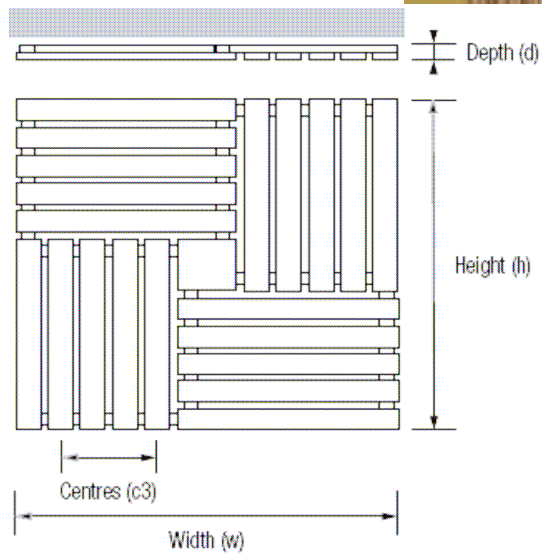

DESIGNER RADIATORS

[Deck]

New Fantastic new design and as the name suggests based on a decking profile. This wall hanging radiator looks more like a contemporary art sculpture than a radiator and being square makes a excellent block design element for your walls. The centre insert is finished in polished stainless steel.

Specifications

- Models Available 2
- Materials Stainless Steel
- Standard Finish Brushed stainless steel
- Connections 2 x 1/2" BSP connections
- Delivery Details Standard colour: <10 Days
- Delivery Charge £15.00 per Radiator
- Guarantee 10 years
- Output Range 822 - 1095 watts
- Stock availability In stock

CODE	Height	Width	Depth	Centres	Power
D60/60	600	600	42	200	822
D70/70	700	700	42	250	1095

2 Grand Parade Polegate East Sussex BN26 5HG
 Telephone: +44 (0)1323 486848
 info@radiatorcentre.com www.radiatorcentre.com

[Outputs: 90/70/20 Δt 60°C EN442]

[Dimensions in millimetres]