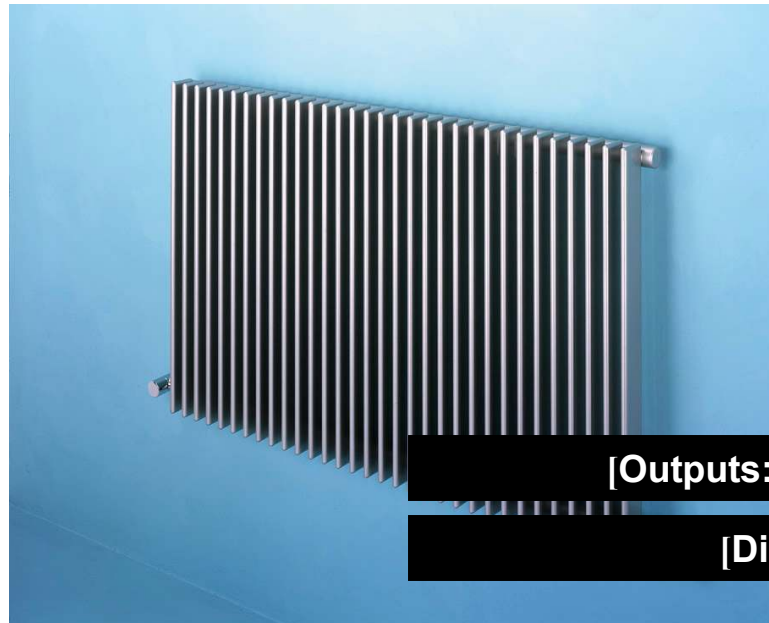

DESIGNER RADIATORS

[Finn]

On offer is this Stylish Horizontal Finn Aluminium Radiator from the exclusive Radiator Centre's Designer Radiators Range.

This unit comes with a 5 year manufacturer's guarantee for your peace of mind.

A mirage of rippling tubes in white or aluminium that will add a shimmering focus to any interior.

Specifications

Models Available	12
Materials	Steel
Standard Finish	White / Aluminium
Connections	2 x 1/2" BSP connections
Delivery Details	Standard colour: < 10Days
Delivery Charge	£25.00 per Radiator
Guarantee	5 years
Output Range	832 - 2011 watts
Stock availability	In stock

2 Grand Parade Polegate East Sussex BN26 5HG
Telephone: +44 (0)1323 486848
info@radiatorcentre.com www.radiatorcentre.com

[Outputs: 90/70/20 Δt 60°C EN442]

[Dimensions in millimetres]