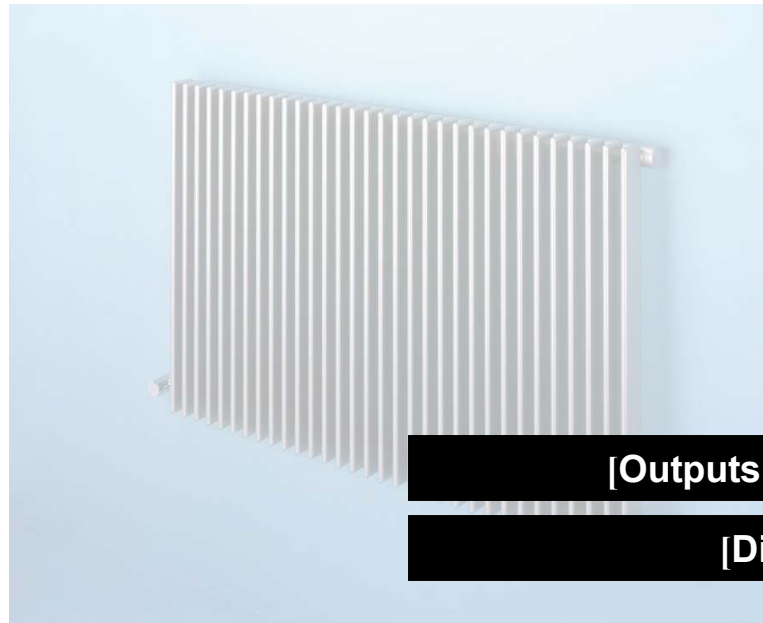

DESIGNER RADIATORS

[Finn]

Finn Low : Technical details

CODE	Height	Width	Depth	Proj	Power
	(mm)	(mm)	(mm)	(mm)	(watts)
FN 60 - 79	600	780	80	97	1188
FN 60 - 97	600	960	80	97	1462
FN 60 - 115	600	1140	80	97	1737
FN 60 - 133	600	1320	80	97	2011

Finn Tall : Technical details

CODE	Height	Width	Depth	Proj	Power
	(mm)	(mm)	(mm)	(mm)	(watts)
FN 150 - 25	1500	240	80	103	832
FN 150 - 31	1500	300	80	103	1040
FN 150 - 37	1500	360	80	103	1248
FN 150 - 43	1500	420	80	103	1456
FN 180 - 25	1800	240	80	103	985
FN 180 - 31	1800	300	80	103	1230
FN 180 - 37	1800	360	80	103	1476
FN 180 - 43	1800	420	80	103	1722

[Outputs: 90/70/20 Δt 60°C EN442]

[Dimensions in millimetres]

2 Grand Parade Polegate East Sussex BN26 5HG
Telephone: +44 (0)1323 486848
info@radiatorcentre.com www.radiatorcentre.com