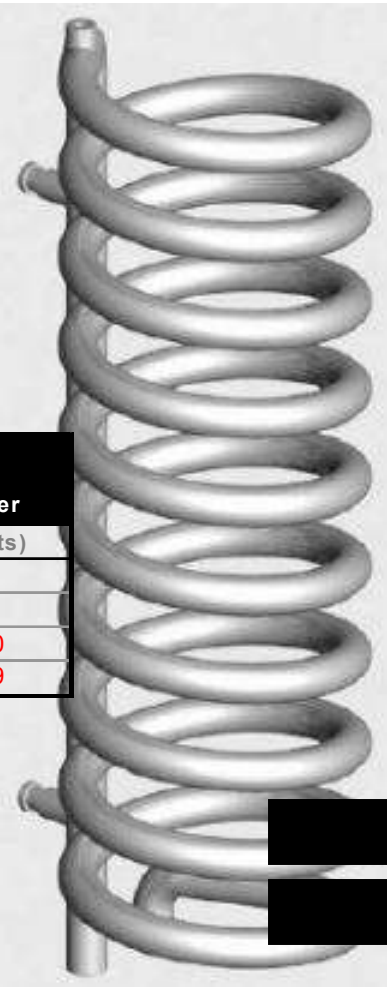

DESIGNER RADIATORS

[Hot Spring]

The Hot Spring is a unique radiator in itself. Reflecting patterns and points of light, the dramatic shape gives an impression of movement. This revolutionary design creates an impact that is guaranteed to provide the talking point for any creative interior. Nothing looks less like a radiator. (Heat output reduced by 20% on chrome models) Designed by Priestman Goode & manufactured in Italy - Now with new "Mini hot spring" sizes

Specifications

- Models Available 4
- Materials Steel
- Standard Finish White Black Chrome Metallica Nickel Nero
- Connections 2 x 1/2" BSP connections
- Delivery Details Standard colour: < 10Days
- Delivery Charge £25.00 per Radiator
- Guarantee 5 years
- Output Range 390 - 1319 watts
- Stock availability In stock

Hot Spring : Technical details

CODE	Height (mm)	Width (mm)	Depth (mm)	Proj (mm)	Power (watts)
HOT60	640	200	200	280	390
HOT120	1250	200	200	280	781
HOT150	1545	200	200	280	1050
HOT180	1840	200	200	280	1319