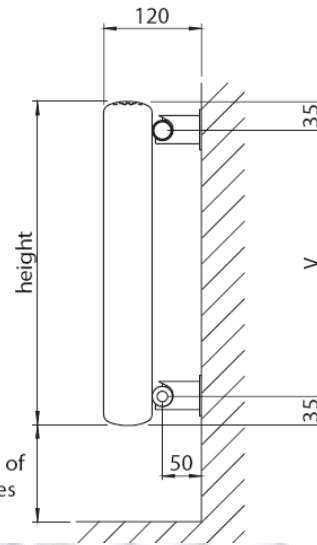

Specifications

Models Available	14
Materials	Steel
Standard Finish	Whit, Metallic, Matt Black
Connections	2 x 1/2" BSP
Pipe Centres	Width of radiator + valves
Overall Projection	120mm
Delivery Details	Standard colour: <10 days
Delivery Charge	£25.00 Per radiator
Guarantee	5 years
Output Range	643 - 1552 watts
Stock availability	In stock.

2 Grand Parade Polegate East Sussex BN26 5HG
Telephone: +44 (0)1323 486848
info@radiatorcentre.com www.radiatorcentre.com

DESIGNER RADIATORS

[Seta]

Seta : Technical details

CODE	Height	Width	Depth	Projection	Power
Seta					
Seta	(mm)	(mm)	(mm)	(mm)	Watts
SE40/66	400	660	80	120	643
SE40/88	400	885	80	120	857
SE40/110	400	1110	80	120	1071
SE60/66	600	660	80	120	860
SE60/88	600	885	80	120	1147
SE60/110	600	1110	80	120	1434
SE150/21	1500	210	80	120	637
SE150/28	1500	285	80	120	850
SE150/36	1500	360	80	120	1062
SE150/43	1500	435	80	120	1275
SE180/21	1800	210	80	120	776
SE180/28	1800	285	80	120	1035
SE180/36	1800	360	80	120	1293
SE180/43	1800	435	80	120	1552

2 Grand Parade Polegate East Sussex BN26 5HG
Telephone: +44 (0)1323 486848
info@radiatorcentre.com www.radiatorcentre.com

[Outputs: 90/70/20 Δt 60°C EN442]

[Dimensions in millimetres]