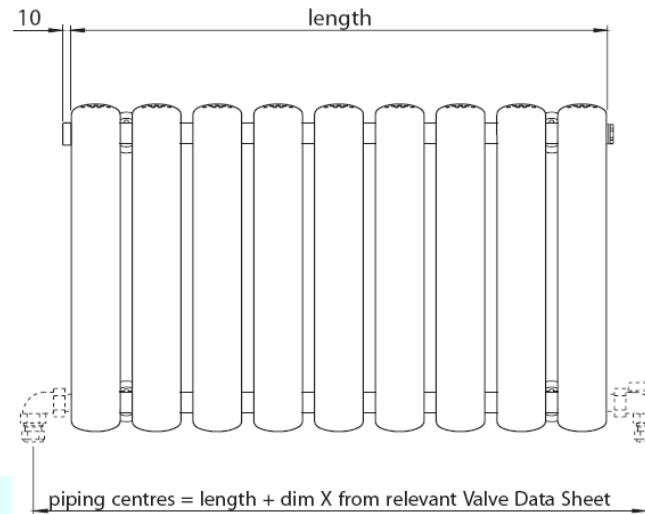

Specifications

Models Available	14
Materials	Steel
Standard Finish	Whit, Metallic, Matt Black
Connections	2 x 1/2" BSP
Pipe Centres	Width of radiator + valves
Overall Projection	120mm
Delivery Details	Standard colour: <10 days
Delivery Charge	£25.00 Per radiator
Guarantee	5 years
Output Range	643 - 1552 watts
Stock availability	In stock.

2 Grand Parade Polegate East Sussex BN26 5HG
Telephone: +44 (0)1323 486848
info@radiatorcentre.com www.radiatorcentre.com

DESIGNER RADIATORS

[Seta]

Seta : Technical details

CODE	Height	Width	Depth	Projection	Power
Seta					
Seta	(mm)	(mm)	(mm)	(mm)	Watts
SE40/66	400	660	80	120	643
SE40/88	400	885	80	120	857
SE40/110	400	1110	80	120	1071
SE60/66	600	660	80	120	860
SE60/88	600	885	80	120	1147
SE60/110	600	1110	80	120	1434
SE150/21	1500	210	80	120	637
SE150/28	1500	285	80	120	850
SE150/36	1500	360	80	120	1062
SE150/43	1500	435	80	120	1275
SE180/21	1800	210	80	120	776
SE180/28	1800	285	80	120	1035
SE180/36	1800	360	80	120	1293
SE180/43	1800	435	80	120	1552

2 Grand Parade Polegate East Sussex BN26 5HG
Telephone: +44 (0)1323 486848
info@radiatorcentre.com www.radiatorcentre.com

[Outputs: 90/70/20 Δt 60°C EN442]

[Dimensions in millimetres]