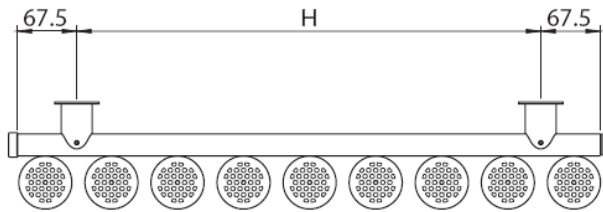

Specifications

Models Available	14
Materials	Steel
Standard Finish	Whit, Metallic, Matt Black
Connections	2 x 1/2" BSP
Pipe Centres	Width of radiator + valves
Overall Projection	120mm
Delivery Details	Standard colour: <10 days
Delivery Charge	£25.00 Per radiator
Guarantee	5 years
Output Range	643 - 1552 watts
Stock availability	In stock.

2 Grand Parade Polegate East Sussex BN26 5HG
Telephone: +44 (0)1323 486848
info@radiatorcentre.com www.radiatorcentre.com

DESIGNER RADIATORS

[Seta]

Seta : Technical details

CODE	Height	Width	Depth	Projection	Power
Seta					
Seta	(mm)	(mm)	(mm)	(mm)	Watts
SE40/66	400	660	80	120	643
SE40/88	400	885	80	120	857
SE40/110	400	1110	80	120	1071
SE60/66	600	660	80	120	860
SE60/88	600	885	80	120	1147
SE60/110	600	1110	80	120	1434
SE150/21	1500	210	80	120	637
SE150/28	1500	285	80	120	850
SE150/36	1500	360	80	120	1062
SE150/43	1500	435	80	120	1275
SE180/21	1800	210	80	120	776
SE180/28	1800	285	80	120	1035
SE180/36	1800	360	80	120	1293
SE180/43	1800	435	80	120	1552

2 Grand Parade Polegate East Sussex BN26 5HG
Telephone: +44 (0)1323 486848
info@radiatorcentre.com www.radiatorcentre.com

[Outputs: 90/70/20 Δt 60°C EN442]

[Dimensions in millimetres]