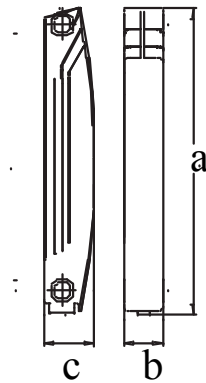

The extremely soft lines give the radiator a particularly comforting appearance.

Manufactured exclusively for Radiator Centre Ltd by one of Italy's finest and most established factories.

Specifications

Models Available	72
Materials	Aluminium
Standard Finish	White aluminium
Connections	2 x 1/2" BSP connections
Pipe Centres	Width of radiator + valves
Overall Projection	125mm
Delivery Details	Standard colour: <6 weeks
Delivery Charge	£15.00 per Radiator
Guarantee	5 years
Output Range	319 - 4105W
Stock availability	Exclusive new product. Made to order.

Tondo ON – Single Section Technical details

Model	Height	Width	Depth	Output
Tondo ON 35	425	80	100	106.4
Tondo ON 50	575	80	100	143.2
Tondo ON 60	675	80	100	163.5
Tondo ON 80	875	80	100	205.3

2 Grand Parade Polegate East Sussex BN26 5HG
 Telephone: +44 (0)1323 486848
 info@radiatorcentre.com www.radiatorcentre.com