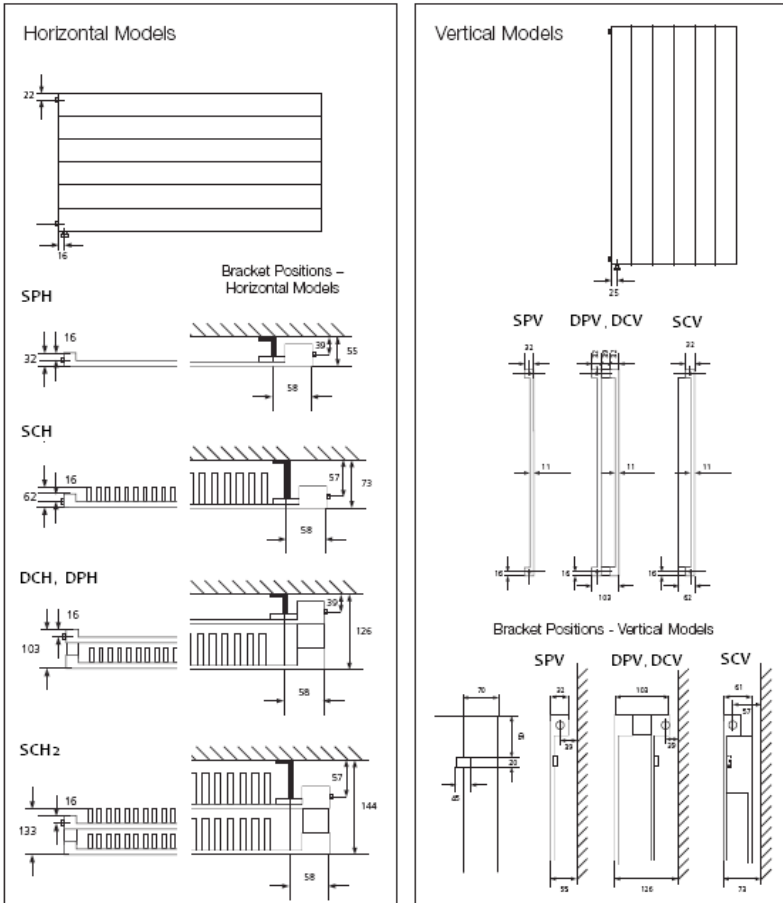

[Versatile SCH]

DIMENSIONAL DATA

2 Grand Parade Polegate East Sussex BN26 5HG
Telephone: +44 (0)1323 486848
info@radiatorcentre.com www.radiatorcentre.com