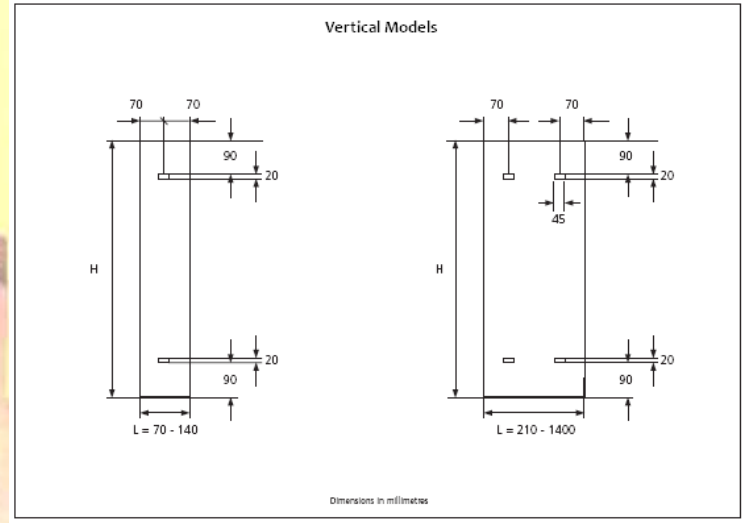

FIXING POSITIONS

[Dimensions in millimetres]