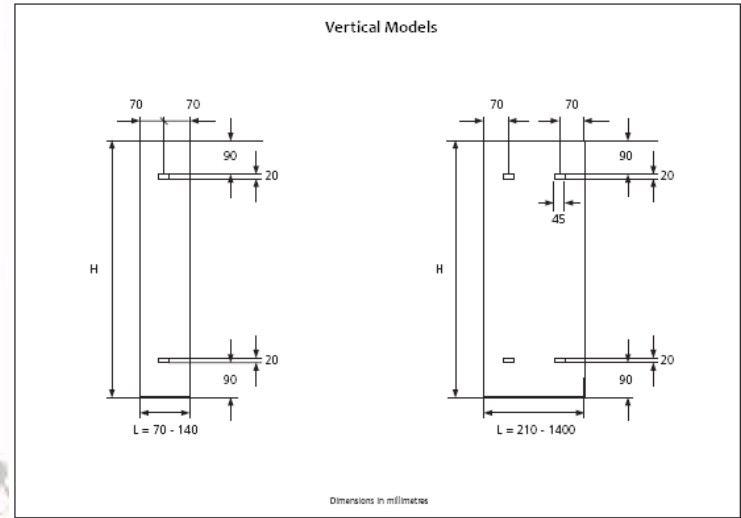

FIXING POSITIONS

2 Grand Parade Polegate East Sussex BN26 5HG
Telephone: +44 (0)1323 486848
info@radiatorcentre.com www.radiatorcentre.com

[Dimensions in millimetres]