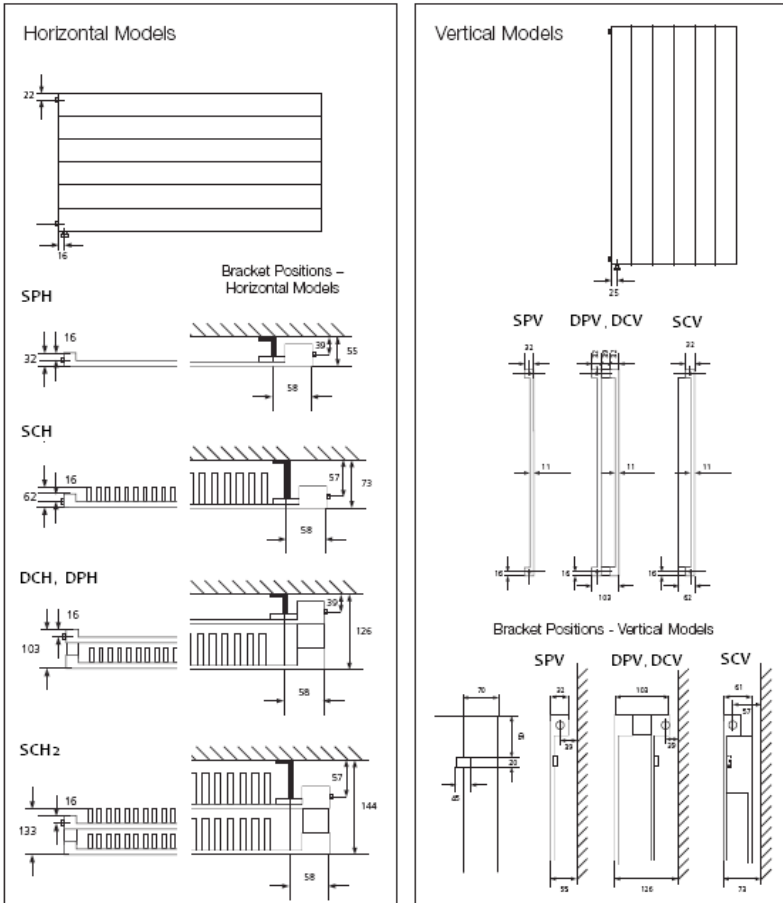

[Versatile SCV]

DIMENSIONAL DATA