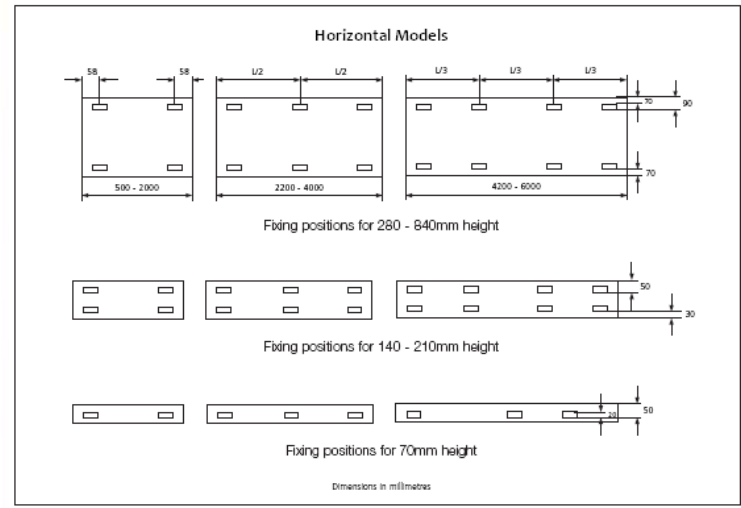

FIXING POSITIONS

2 Grand Parade Polegate East Sussex BN26 5HG
Telephone: +44 (0)1323 486848
info@radiatorcentre.com www.radiatorcentre.com

[Dimensions in millimetres]