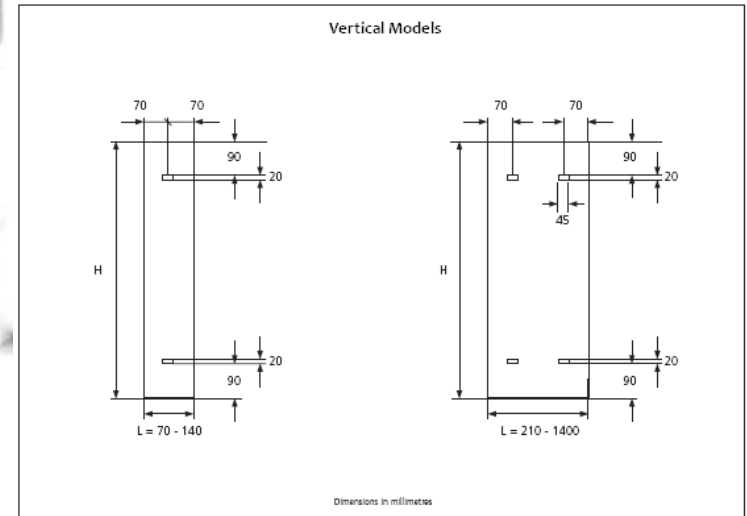

radiator centre ltd
radiatorcentre.com
2 Grand Parade Polegate East Sussex BN26 5HG
Telephone: +44 (0)1323 486848
info@radiatorcentre.com www.radiatorcentre.com

[Dimensions in millimetres]