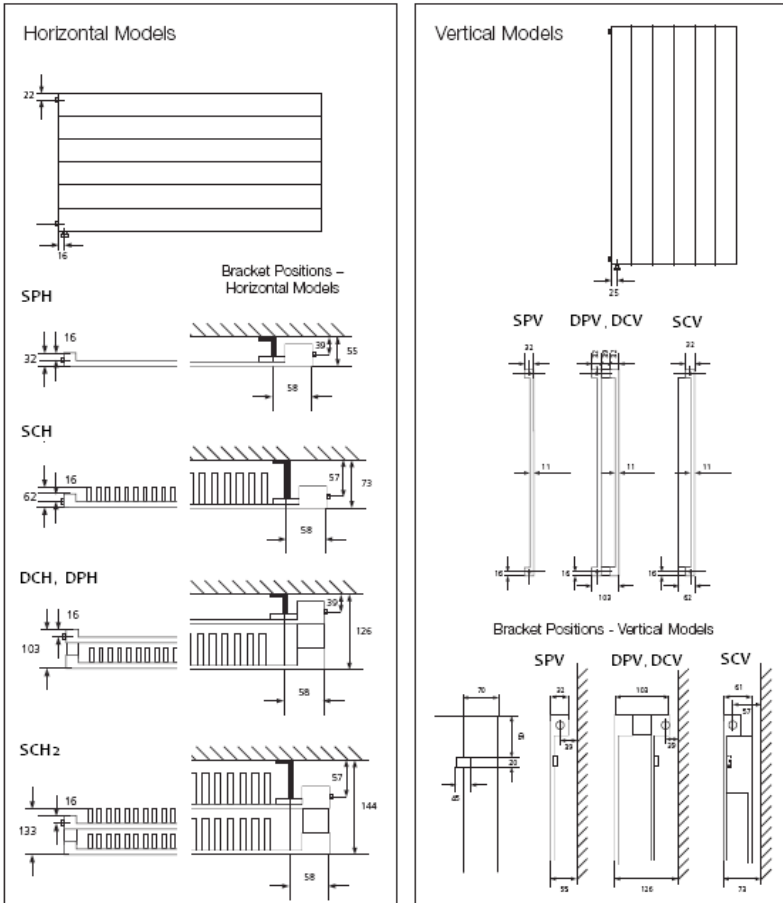

Exclusive Radiators

[Versatile SPH]

DIMENSIONAL DATA

FIXING POSITIONS