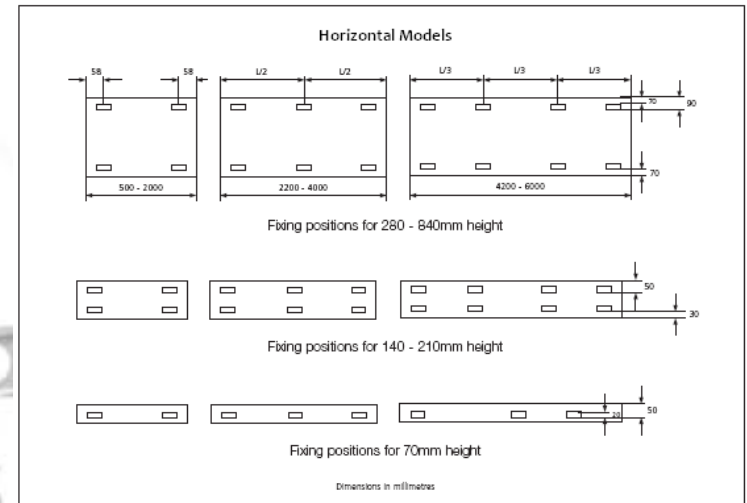

radiator centre ltd
radiatorcentre.com
2 Grand Parade Polegate East Sussex BN26 5HG
Telephone: +44 (0)1323 486848
info@radiatorcentre.com www.radiatorcentre.com

[Dimensions in millimetres]