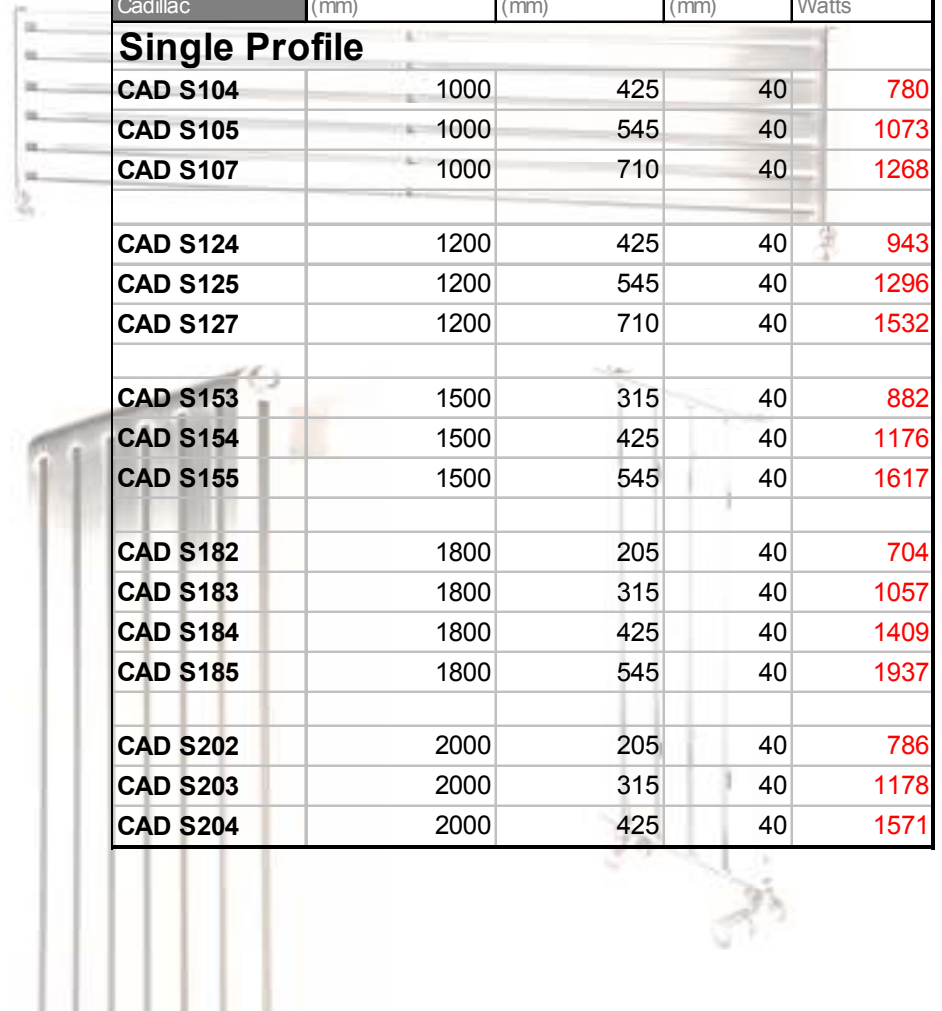

Exclusive Radiators

[Cadillac]

New Exclusive Product from Radiator Centre Ltd

Cadillac : Technical details

CODE	Height / Width	Height / Width	Depth	Power
Cadillac Stainless Steel				
Cadillac	(mm)	(mm)	(mm)	Watts
Single Profile				
CAD S63	600	305	30	350
CAD S64	600	415	30	466
CAD S65	600	535	30	641
CAD S67	600	700	30	758
CAD S68	600	810	30	874

Cadillac : Technical details

CODE	Height / Width	Height / Width	Depth	Power
Cadillac Stainless Steel				
Cadillac	(mm)	(mm)	(mm)	Watts
Single Profile				
CAD S104	1000	425	40	780
CAD S105	1000	545	40	1073
CAD S107	1000	710	40	1268
CAD S124	1200	425	40	943
CAD S125	1200	545	40	1296
CAD S127	1200	710	40	1532
CAD S153	1500	315	40	882
CAD S154	1500	425	40	1176
CAD S155	1500	545	40	1617
CAD S182	1800	205	40	704
CAD S183	1800	315	40	1057
CAD S184	1800	425	40	1409
CAD S185	1800	545	40	1937
CAD S202	2000	205	40	786
CAD S203	2000	315	40	1178
CAD S204	2000	425	40	1571

2 Grand Parade Polegate East Sussex BN26 5HG
Telephone: +44 (0)1323 486848
info@radiatorcentre.com www.radiatorcentre.com