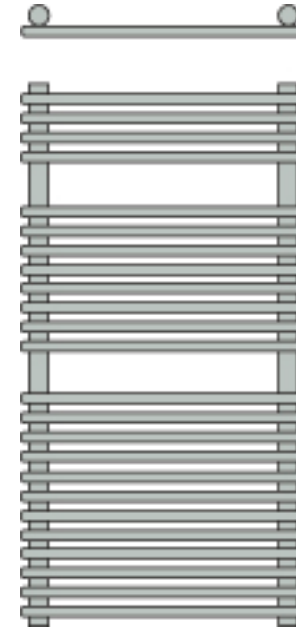

Circ

C50/80H
Height 800 mm
Width 500 mm
Centres 440 mm
Output 558 watts

HE 300 watts

C50/120H
Height 1200 mm
Width 500 mm
Centres 440 mm
Output 744 watts

HE 600 watts

C60/120H
Height 1200 mm
Width 600 mm
Centres 540 mm
Output 893 watts

HE 600 watts