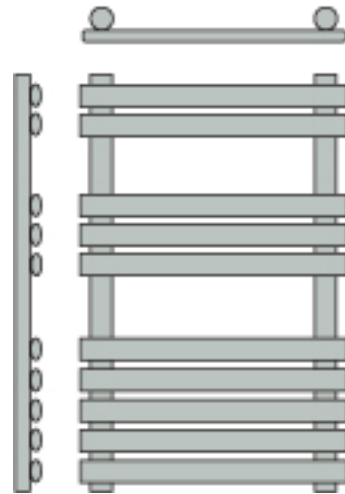

Oval

OV50/80H
Height 800 mm
Width 500 mm
Centres 450 mm
Output 600 watts
HE & E 300 watts

OV50/120H
Height 1200 mm
Width 500 mm
Centres 450 mm
Output 1020 watts
HE & E 600 watts