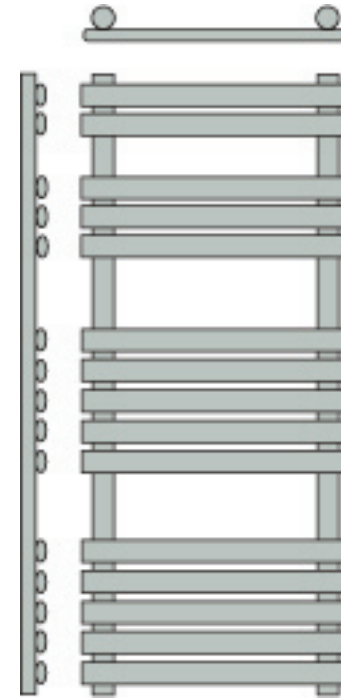

Oval

OV50/80H
Height 800 mm
Width 500 mm
Centres 450 mm
Output 600 watts
HE & E 300 watts

OV50/120H
Height 1200 mm
Width 500 mm
Centres 450 mm
Output 1020 watts
HE & E 600 watts