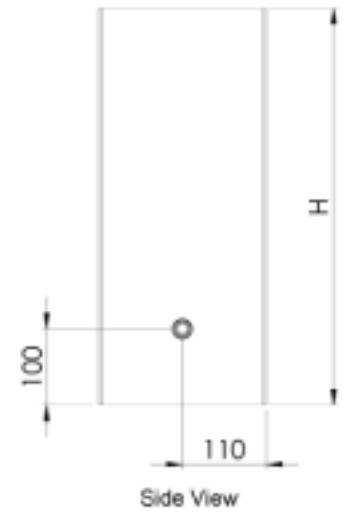

# Raven

Note: Flow/ Return can be reserved if required

Top View

- 1-  Air Vent 2 pcs

Important Note : Raven is only floor standing radiator.

Water Connections : 1/2" BSP  
 Not suitable for use with direct hot water systems. Not suitable for gravity circulation.

Product Code	Width	Height	Conn. Centers	Tube Qty.
	W	H	C	
RAVS500-23	1700	500	1720	23

\*All measurements are in millimetres  
 This publication is issued subject to alteration or withdrawal without notice