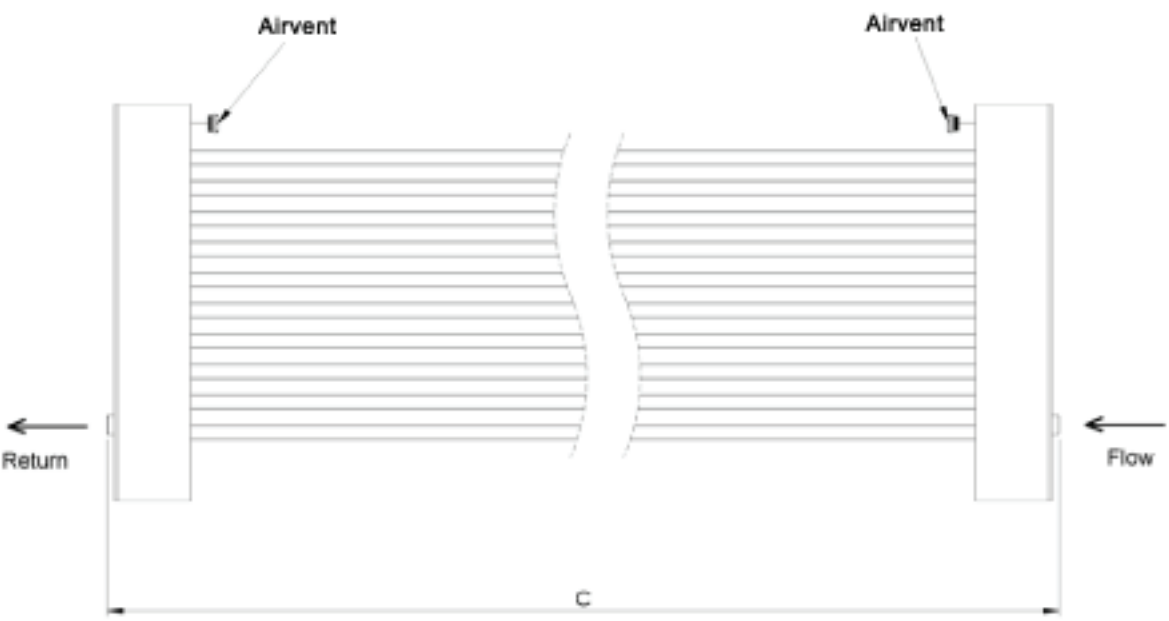

# Raven

Note: Flow/ Return can be reserved if required

Top View

- 1-  Air Vent 2 pcs

Important Note : Raven is only floor standing radiator.

Water Connections : 1/2" BSP  
 Not suitable for use with direct hot water systems. Not suitable for gravity circulation.

Product Code	Width	Height	Conn. Centers	Tube Qty.
	W	H	C	
RAVS500-23	1700	500	1720	23

\*All measurements are in millimetres  
 This publication is issued subject to alteration or withdrawal without notice