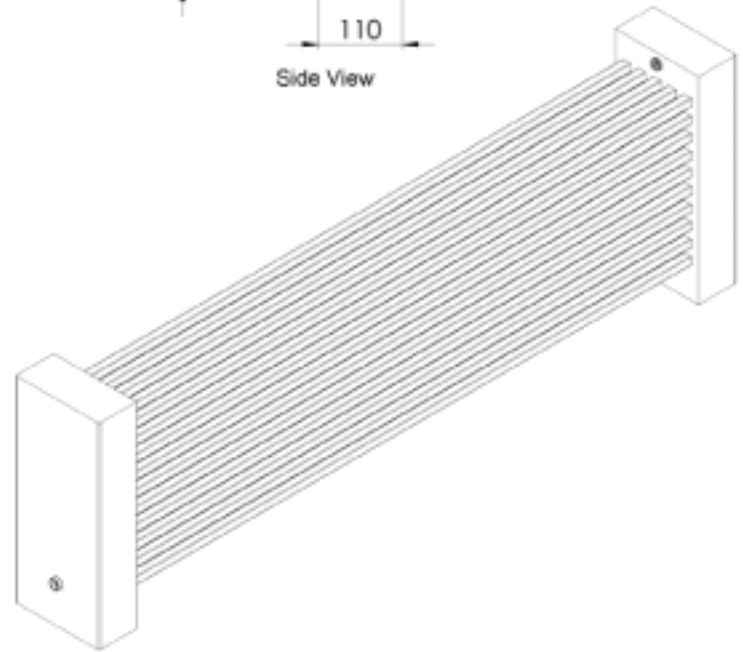

# Raven

Note: Flow/ Return can be reserved if required

Top View

- 1-  Air Vent 2 pcs

Important Note : Raven is only floor standing radiator.

Water Connections : 1/2" BSP  
 Not suitable for use with direct hot water systems. Not suitable for gravity circulation.

Product Code	Width	Height	Conn. Centers	Tube Qty.
	W	H	C	
RAVS500-23	1700	500	1720	23

\*All measurements are in millimetres  
 This publication is issued subject to alteration or withdrawal without notice