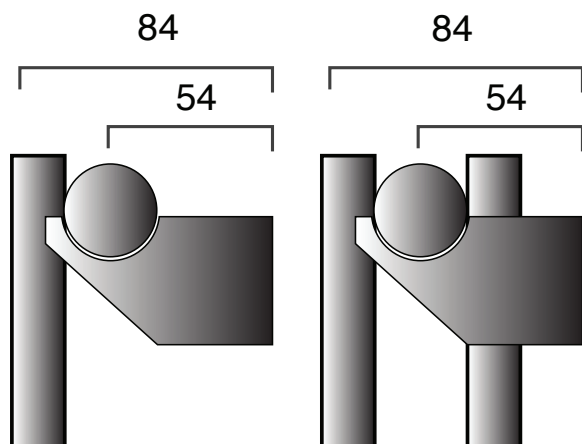

# TRC 13 Vertical and Horizontal

Supplied with 4 brackets - 2 for the top and 2 for the bottom.

35mm collectors.

13mm cross tubes.

Pipe centres from wall = 54mm  
Overall projection = 84mm

Pipe centres from wall = 54mm  
Overall projection = 84mm

Pipe centres: width of radiator + valves

Pipe centres: width of radiator - 40mm

## Important Note

The Radiator Centre Ltd recommend that existing or new pipework is not adjusted until the radiator or towel rail is installed in its final position.