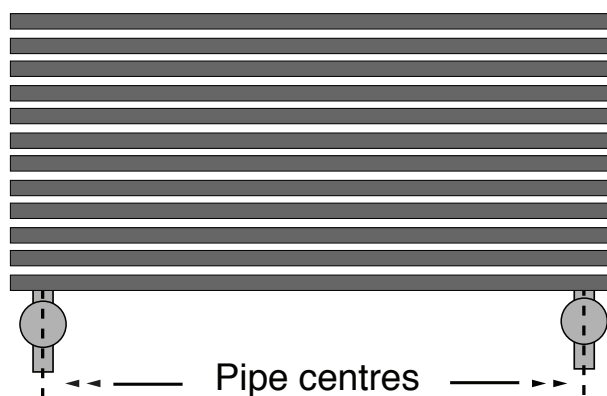

# TRC 13 Vertical and Horizontal

Supplied with 4 brackets - 2 for the top and 2 for the bottom.

35mm collectors.

13mm cross tubes.

Pipe centres from wall = 54mm  
Overall projection = 84mm

Pipe centres from wall = 54mm  
Overall projection = 84mm

Pipe centres: width of radiator + valves

Pipe centres: width of radiator - 40mm