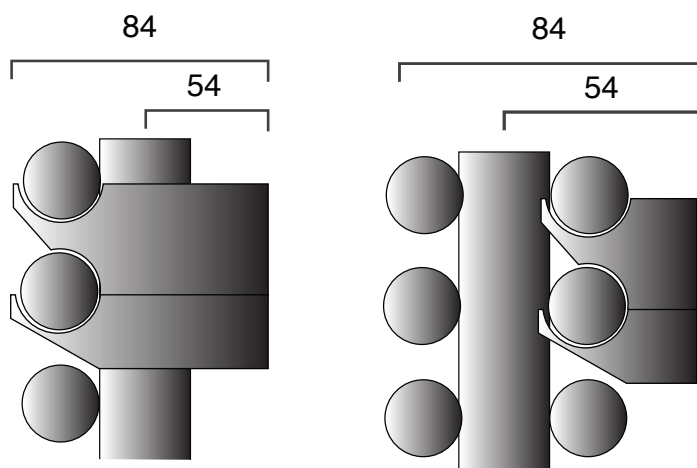

# TRC 13 Vertical and Horizontal

Supplied with 4 brackets - 2 for the top and 2 for the bottom.

35mm collectors.

13mm cross tubes.

Pipe centres from wall = 54mm  
Overall projection = 84mm

Pipe centres from wall = 54mm  
Overall projection = 84mm

Pipe centres: width of radiator + valves

Pipe centres: width of radiator - 40mm