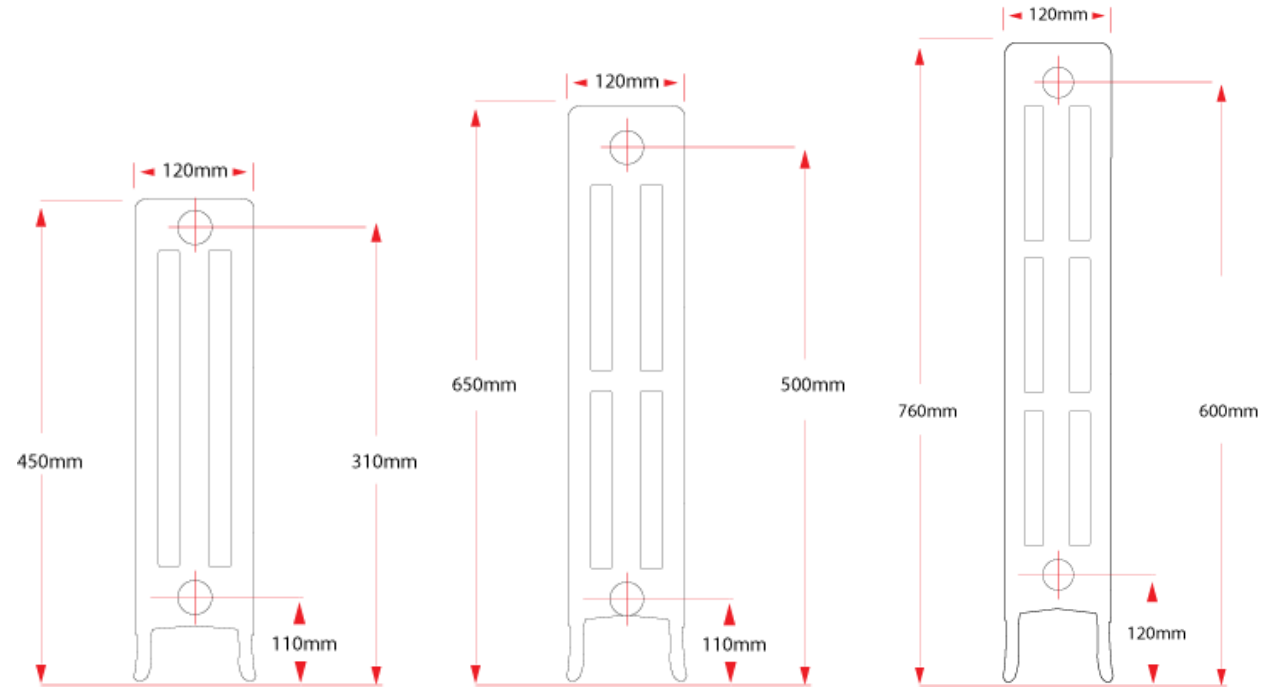

Victorian 3

Victorian 3

Heights: 450mm 650mm 760mm
Standard Lengths: 213 -1407mm
Standard Models: 45
Depth: 120mm
Output Range: 276 - 1067 W

Additional lengths are possible, requiring onsite assembly (by others)

For in-situ constructions of radiator models over 17 sections wide: Please note:

A joining key is required and can be supplied for in-situ additions of extra sections over the standard factory configurations, this will be charged at £100 plus vat which will be refunded when returned to our warehouse

Fittings:
2 x 1/2" Bushes
1 X Blank Plug
1 X 1/8" Air Vent Bush
1 X Brass 1/8" Air Vent